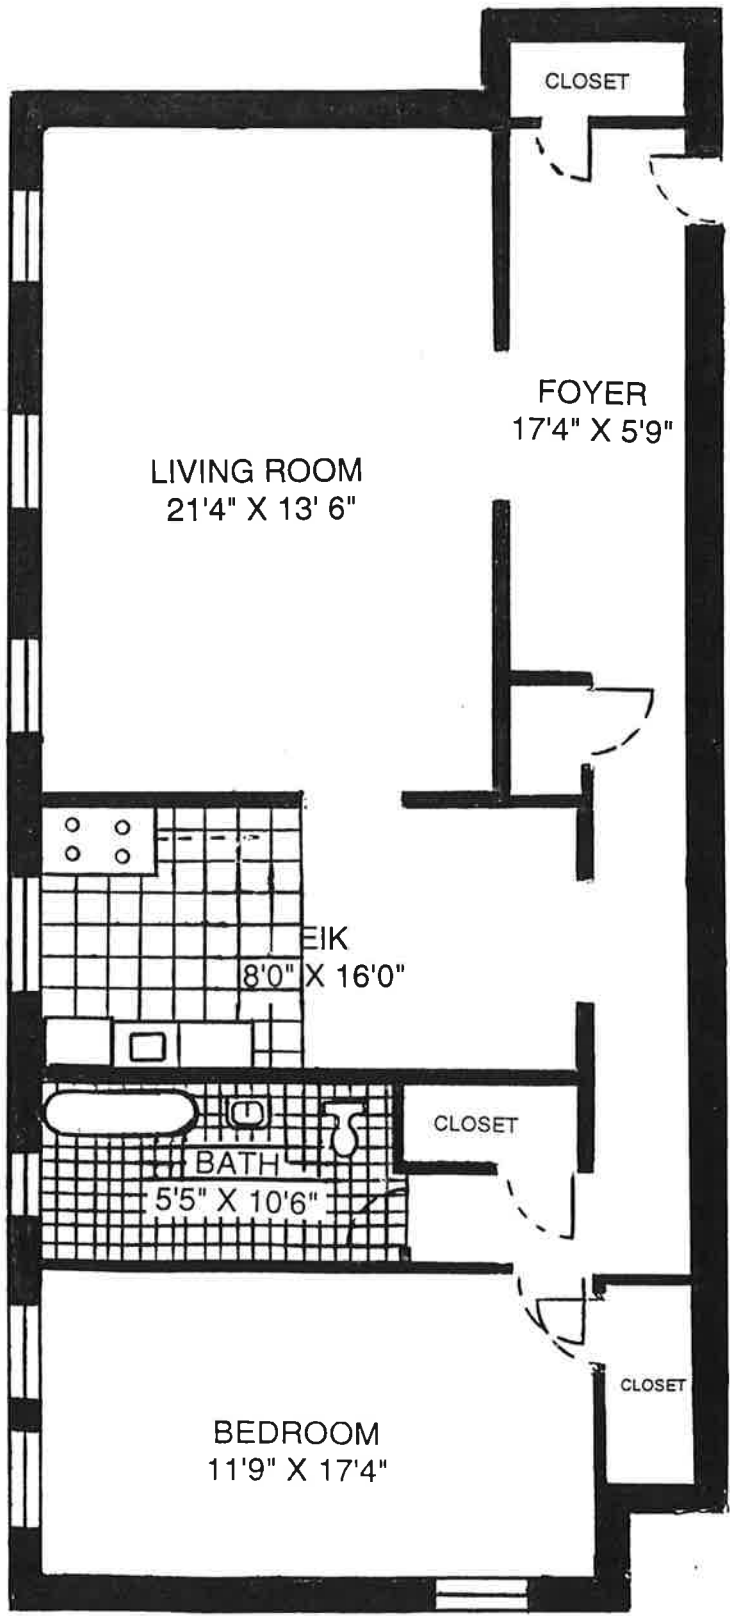

BRONX RIVER ROAD
(NOT A CORNER APARTMENT)

MODERATE S' " LIGHT
PRIVATE HOMES / YARDS

219 BRONX RIVER ROAD
L - LINE

TOTAL SQUARE FEET
891